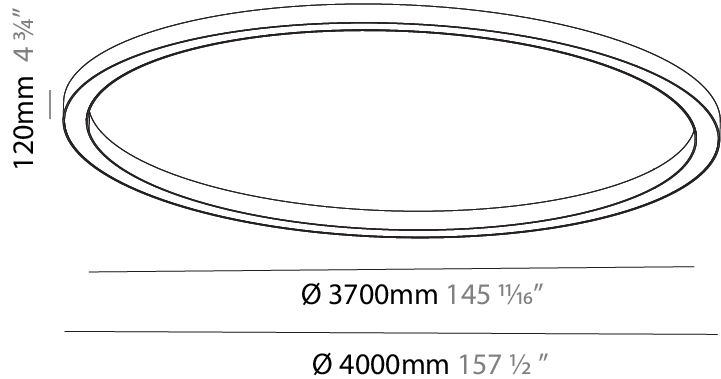

1. To build a product code in our configurator select the specify button on the base model # product page
2. To build a manual product code on this datasheet choose from the options listed below in blue font and add the suffix to the base model #

GENERAL

Series: Glorious
Subseries: Glorious
Brand: Prolicht
Division: Architectural
Mounting Type: Surface
Mounting Location: Ceiling
Subcategory: Ambient

PHYSICAL

Shape: Round
Diameter (mm): 4000
Diameter (in): 157 1/2
Height (mm): 120
Height (in): 4 3/4
Light Distribution: Direct
Weight (kg): 49.661
Weight (lbs): 109.25
Diffuser: PMMA - Opal
Fixture Finish: SSR / BKV / CWI / CRY / HAB / LAG / UFT / ITA / RUA / RUR / MIC / FTG / MYG / TWT / LOD / PUS / FRO / FUP / KIA / POP / BLS / SPG / MEY / GOH / GUM / CHC / COM / ABZ / JAG / OBR / MOS / ROR
Fixture Material: Aluminum

ELECTRICAL

Lamp Type: LED (Zhaga Standard)
Input Wattage (W): 200
Total Output Wattage (W): 160 / 128 (3500K)
Dimming: Non-Dimming / Phase Dimming (120Vac only) / 0-10V Dimming
Driver Included: Yes
Driver Location: Integrated
Driver Type: Constant Current - 120 / 277Vac
Driver Class: Class 2
Input Voltage (V): 120 - 277
Constant Current (mA): 350 / 1000 (3500K)

LED

Color Temperature (°K): 3000 / 3500 / 4000
Max. Delivered Lumen (lm): 18460 / 19110 / 19500
CRI: >80 CRI
Efficiency (%): 65
Lamp Life (hrs): 50000

OPTICAL

RATINGS AND CERTIFICATIONS

Certified By: Certified for North American Standards
IP rating: IP20