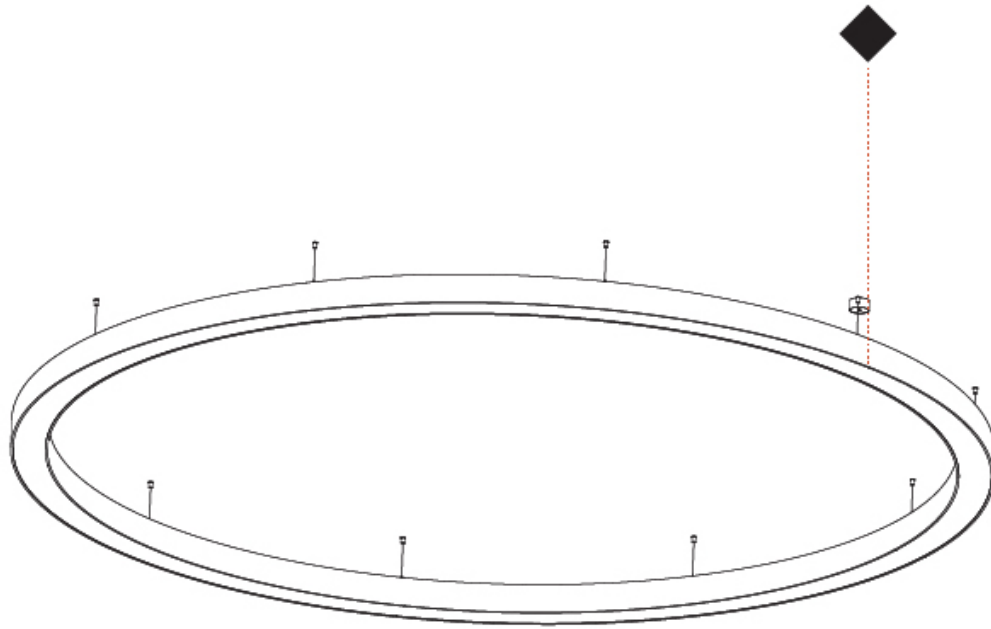

A30202-

PROJECT

TYPE

SPECIFIER

QUANTITY

DATE

A