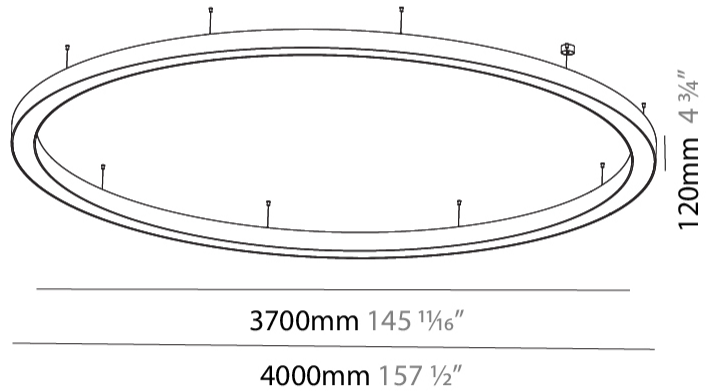

GENERAL

Series: Glorious
Subseries: Glorious
Brand: Prolicht
Division: Architectural
Mounting Type: Suspension
Mounting Location: Ceiling
Subcategory: Ambient

PHYSICAL

Shape: Round
Diameter (mm): 4000
Diameter (in): 157 1/2
Height (mm): 120
Height (in): 4 3/4
Max. Overall Height (mm): 2120
Max. Overall Height (in): 83 7/16
Light Distribution: Direct
Weight (kg): 50.71
Weight (lbs): 111.98
Diffuser: PMMA - Opal or Micro-Prism
Fixture Finish: SSR / BKV / CWI / CRY / HAB / LAG / UFT / ITA / RUA / RUR / MIC / FTG / MYG / TWT / LOD / PUS / FRO / FUP / KIA / POP / BLS / SPG / MEY / GOH / GUM / CHC / COM / ABZ / JAG / OBR / MOS / ROR
Fixture Material: Aluminum

ELECTRICAL

Lamp Type: LED (Zhaga Standard)
Input Wattage (W): 200
Total Output Wattage (W): 160 / 128 (3500K)
Dimming: Non-Dimming / Phase Dimming (120Vac only) / 0-10V Dimming
Driver Included: Yes
Driver Location: Integrated
Driver Type: Constant Current
Driver Class: Class 2
Input Voltage (V): 120 - 277
Constant Current (mA): 350 / 1000 (3500K)

LED

Color Temperature (°K): 3000 / 3500 / 4000
Max. Delivered Lumen (lm): 18460 / 19110 / 19500
CRI: >80 CRI
Efficiency (%): 0.65
Lamp Life (hrs): 50000

OPTICAL

RATINGS AND CERTIFICATIONS

Certified By: Certified for North American Standards
IP rating: IP20